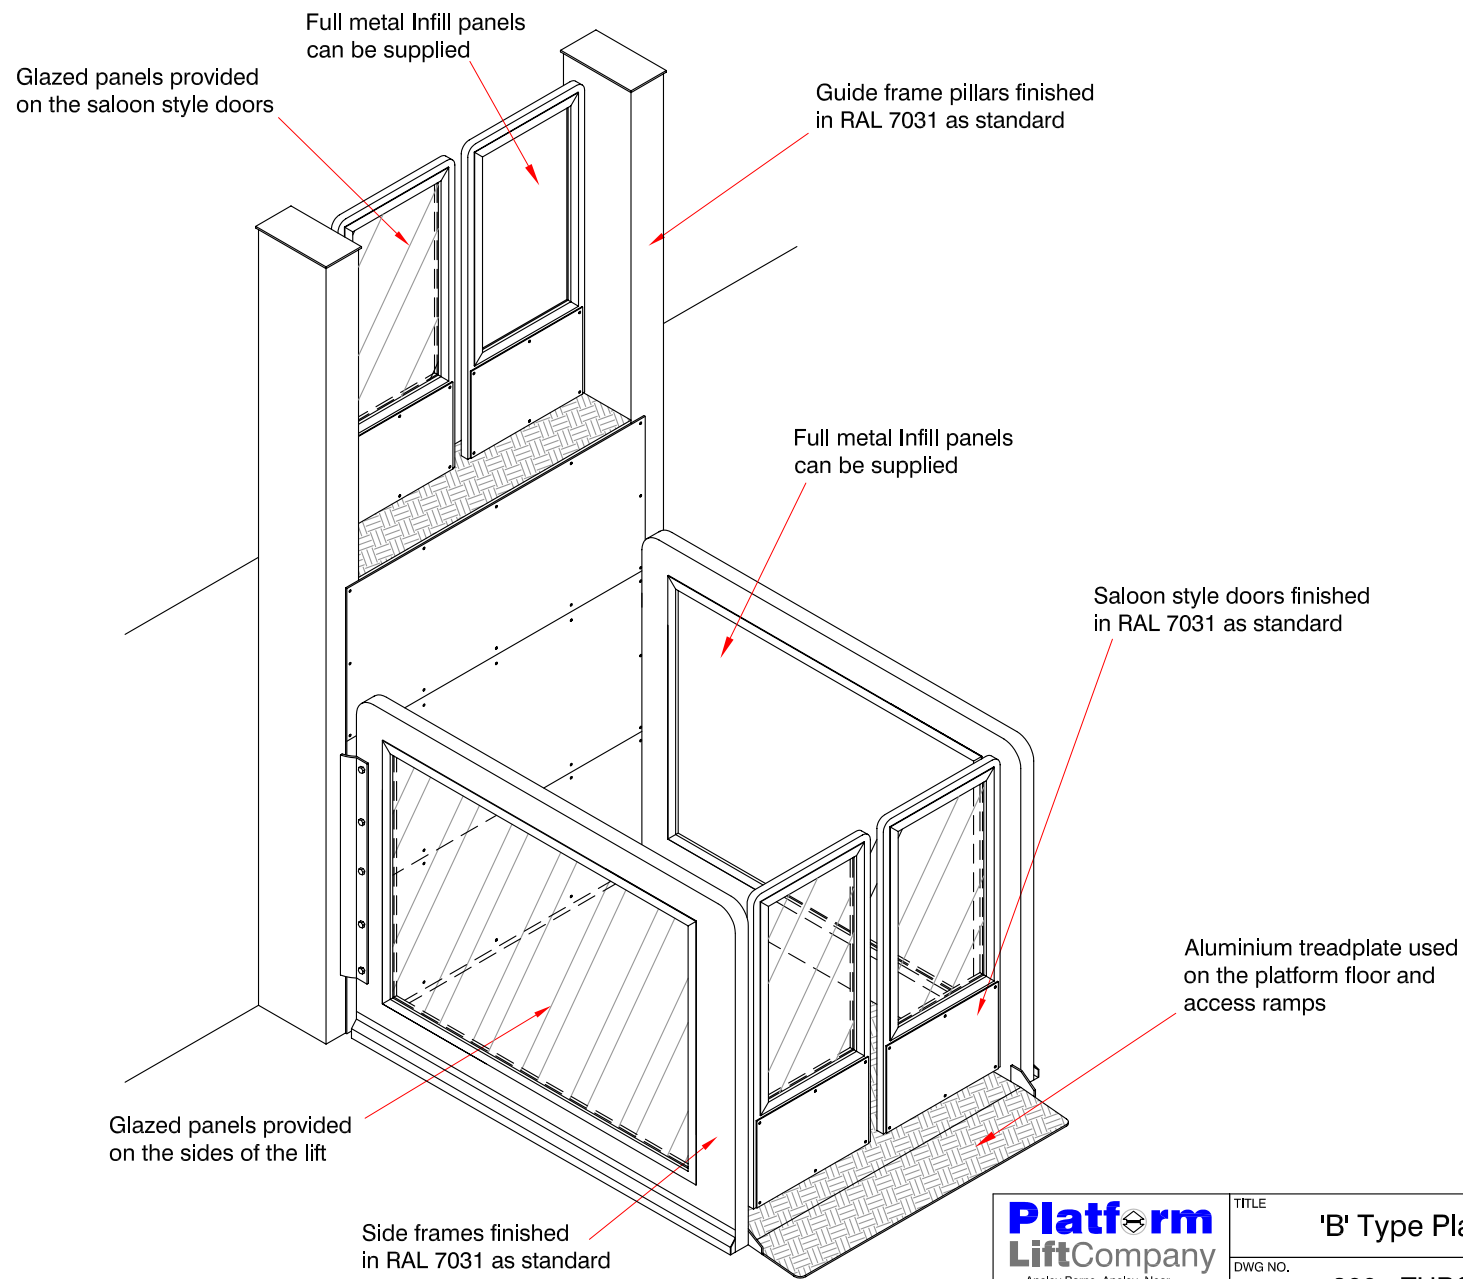

NOTE THIS DRAWING IS FOR GUIDANCE ONLY AND MUST NOT BE USED AS A PROPER WORKING DRAWING. FOR ENQUIRIES ABOUT THE LIFT PLEASE CONTACT THE **Platform Lift Co** - TEL 01256 896000

**Platform
LiftCompany**
Apsley Barns, Apsley, Near
Andover, Hants, SP11 6NA
Tel - 01256 896000
Fax - 01256 896900
E-mail - info@platformliftco.co.uk
website - www.platformliftco.co.uk

TITLE		'B' Type Platform Lift - Isometric	
DWG NO.		300 - THROUGH - ISO	
SCALE		NTS	
DATE		28/09/06	
REV		A	
DRAWN		RH